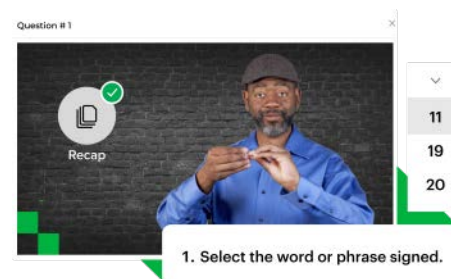

NOW AVAILABLE!

American Sign Language (ASL)

We are thrilled to announce that American Sign Language (ASL) is available on Mango Languages!

Mango Languages has partnered with ASL Inside, one of the leading ASL learning platforms, and as a patron, you now have free access to all the features this course has to offer:

- Launch lessons right from the Mango app and **Get Started** by modeling native ASL signers.
- Self-paced courses are designed to meet your learning speed.
- The **Magic Mirror** feature enables instant visual comparison for accurate sign modeling.
- Multiple sign models will help you experience a variety of ASL accents.
- Practical lessons will quickly enable you to engage in basic ASL conversations.
- Content includes **Cultural** and **Grammar Notes**, **Vocabulary**, and **Automatically-Graded Review**.