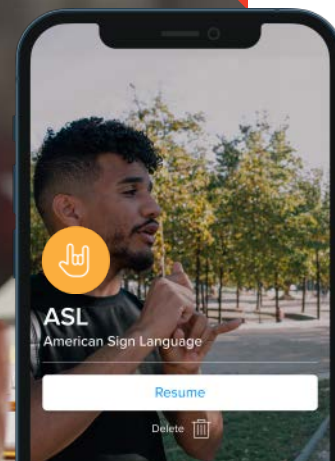

NOW AVAILABLE!

American Sign Language (ASL)

We are thrilled to announce that American Sign Language (ASL) is available on Mango Languages!

Mango Languages has partnered with ASL Inside, one of the leading ASL learning platforms, and as a patron, you now have free access to all the features this course has to offer:

- Launch lessons right from the Mango app and **Get Started** by modeling native ASL signers.
- Self-paced courses are designed to meet your learning speed.
- The **Magic Mirror** feature enables instant visual comparison for accurate sign modeling.
- Multiple sign models will help you experience a variety of ASL accents.
- Practical lessons will quickly enable you to engage in basic ASL conversations.
- Content includes **Cultural** and **Grammar Notes**, **Vocabulary**, and **Automatically-Graded Review**.